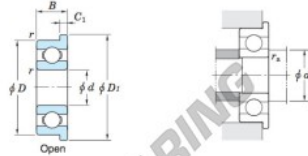

Deep groove ball bearing single row F685-JTEKT - F685-JTEKT

<https://www.123bearing.com/bearing-housing/deep-groove-bearing/single-row/f685-jtekt>

Extra-small ball bearings, miniature ball bearings — **Koyo**
flanged type

Boundary dimensions (mm)				Basic load ratings (kN)		Factor	Limiting speeds (min ⁻¹)		Bearing No.		
d	D	B	B ₁	r ⁽¹⁾ min.	r ₁ ⁽¹⁾ min.		C _{10r}	C _{10e}		f ₀	Grease lub. (1/2, 2/3)
5	11	3	5	0.15	0.15	0.71	0.28	14.0	53 000	63 000	F685

	Dimensions of flange (mm)				Mounting dimensions (mm)		(Refer.) Mass (g)
	D ₁	D ₂	C ₁	C ₂	d _s min.	r _s max.	
Shielded	12.5	12.5	0.8	1	6.2	0.15	1.1

PRODUCT FEATURES

Brand	JTEKT
N° Ean13	3663952476810
Inside diameter	5 mm
Inside diameter	0.197" inch
Outside diameter	11 mm
Outside diameter	0.433" inch
Thickness	3 mm
Thickness	0.118" inch
Weight	1.1 g
Packaging	1