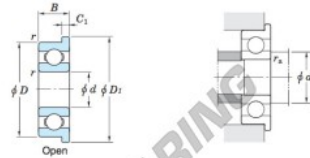

## Deep groove ball bearing single row MLF3008-JTEKT - MLF3008-JTEKT

<https://www.123bearing.com/bearing-housing/deep-groove-bearing/single-row/mlf3008-jtekt>

Extra-small ball bearings, miniature ball bearings — **Koyo**  
flanged type

Boundary dimensions (mm)				Basic load ratings (kN)		Factor	Limiting speeds (min <sup>-1</sup> )		Bearing No.	
d	D	B	B <sub>1</sub>	r <sup>(1)</sup> min.	r <sub>1</sub> <sup>(1)</sup> min.		f <sub>0</sub>	Grease lub. [Open 1/2 Dk]		Oil lub. [Open 1/2 Dk]
3	8	2.5	—	0.1	0.40	0.14	13.4	61 000	72 000	MLF3008

	Dimensions of flange (mm)				Mounting dimensions (mm)		Refer. 3 Mass (g)
	D <sub>1</sub>	D <sub>2</sub>	C <sub>1</sub>	C <sub>2</sub>	d <sub>a</sub> min.	r <sub>a</sub> max.	
Shielded	9.2	—	0.6	—	4.0	0.1	0.6

### PRODUCT FEATURES

Brand	JTEKT
N° Ean13	3663952476520
Inside diameter	3 mm
Outside diameter	8 mm
Thickness	2.5 mm
Weight	0.6 g
Packaging	1

[contact@123bearing.com](mailto:contact@123bearing.com)

(646) 712 9672