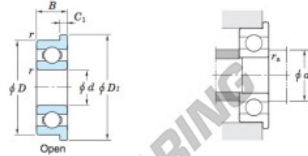

Deep groove ball bearing single row F683-JTEKT - F683-JTEKT

<https://www.123bearing.com/bearing-housing/deep-groove-bearing/single-row/f683-jtekt>

Extra-small ball bearings, miniature ball bearings — **Koyo**
flanged type

Boundary dimensions (mm)					Basic load ratings (kN)		Factor	Limiting speeds (min ⁻¹)		Bearing No.	
d	D	B	B ₁	r ⁽¹⁾ min.	r ₁ ⁽¹⁾ min.	C _{10r}		C _{10e}	f ₀		Grease lub. [Open 1/2 Dk]
3	7	2	3	(0.15)	(0.15)	0.31	0.11	14.0	65 000	78 000	F683

	Dimensions of flange (mm)				Mounting dimensions (mm)		Refer. 3 Mass (g)
	D ₁	D ₂	C ₁	C ₂	d _a min.	r _a max.	
Shielded	8.1	8.1	0.5	0.8	4.2	0.1	0.4

PRODUCT FEATURES

Brand	JTEKT
N° Ean13	3663952476506
Inside diameter	3 mm
Outside diameter	7 mm
Thickness	2 mm
Weight	0.4 g
Packaging	1