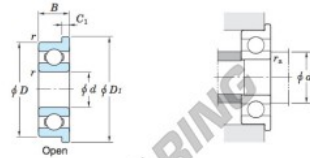

Deep groove ball bearing single row MLF3006-JTEKT - MLF3006-JTEKT

<https://www.123bearing.com/bearing-housing/deep-groove-bearing/single-row/mlf3006-jtekt>

Extra-small ball bearings, miniature ball bearings — **Koyo**
flanged type

Boundary dimensions (mm)				Basic load ratings (kN)		Factor	Limiting speeds (min ⁻¹)		Bearing No.		
d	D	B	B ₁	r ⁽¹⁾ min.	r ₁ ⁽¹⁾ min.		C _{10r}	C _{10e}		f ₀	Grease lub. [Open 1/2 Dk]
3	6	2	2.5	0.08	0.05	0.21	0.07	14.3	69 000	82 000	MLF3006

	Dimensions of flange (mm)				Mounting dimensions (mm)		Refer. 3 Mass (g)
	D ₁	D ₂	C ₁	C ₂	d _a min.	r _a max.	
Shielded	7.2	7.2	0.6	0.6	3.6	0.05	0.2

PRODUCT FEATURES

Brand	JTEKT
N° Ean13	3663952476483
Inside diameter	3 mm
Outside diameter	6 mm
Thickness	2 mm
Weight	0.2 g
Packaging	1