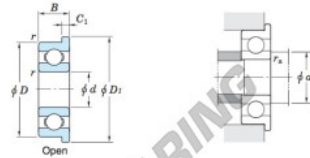

## Deep groove ball bearing single row MLF2508-JTEKT - MLF2508-JTEKT

<https://www.123bearing.com/bearing-housing/deep-groove-bearing/single-row/mlf2508-jtekt>

Extra-small ball bearings, miniature ball bearings — **Koyo**  
flanged type

Boundary dimensions (mm)				Basic load ratings (kN)			Factor	Limiting speeds (min <sup>-1</sup> )		Bearing No.	
d	D	B	B <sub>1</sub>	r <sup>1)</sup> min.	r <sup>2)</sup> min.	C <sub>10r</sub>		Grease lub.	Oil lub.		
2.5	8	2.8	4	0.15	0.1	0.56	0.18	11.5	63 000	75 000	MLF2508

	Dimensions of flange (mm)				Mounting dimensions (mm)		Refer. 3 Mass (g)
	D <sub>1</sub>	D <sub>2</sub>	C <sub>1</sub>	C <sub>2</sub>	d <sub>a</sub> min.	r <sub>a</sub> max.	
Shielded	9.5	9.5	0.7	0.9	3.7	0.1	0.7

### PRODUCT FEATURES

Brand	JTEKT
N° Ean13	3663952476469
Inside diameter	2.5 mm
Outside diameter	8 mm
Thickness	2.8 mm
Weight	0.7 g
Packaging	1

[contact@123bearing.com](mailto:contact@123bearing.com)

(646) 712 9672