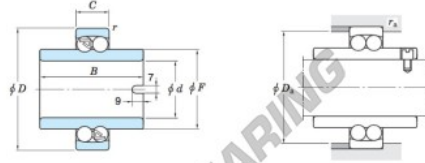

Deep groove ball bearing single row 11308-JTEKT - 11308-JTEKT

<https://www.123bearing.com/bearing-housing/deep-groove-bearing/single-row/11308-jtekt>

Self-aligning ball bearings ————— Koyo
extended inner ring type

Boundary dimensions (mm)						Basic load ratings (kN)		Limiting speeds (min. ⁻¹)		Bearing No.
d	D	B	C	F	r max.	C _r	C _{0r}	Grease lub.	Oil lub.	
40	90	58	23	57.7	1.5	29.5	9.70	6 900	8 400	11308

Mounting dimensions (mm)		Con-stant	Axial load factors			(Refer.) Mass (kg)
D _s max.	r _s max.	e	Y ₁	Y ₂	Y ₃	
82	1.5	0.25	2.57	3.98	2.69	1.09

PRODUCT FEATURES

Brand	JTEKT
N° Ean13	3663952476148
Inside diameter	40 mm
Outside diameter	90 mm
Thickness	58 mm
Weight	1090 g
Packaging	1

contact@123bearing.com

(646) 712 9672

CRT4 de Lesquin 60 Rue Du Haut De Sainghin 59273 Fretin FRANCE