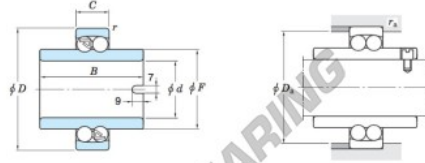

Deep groove ball bearing single row 11307-JTEKT - 11307-JTEKT

<https://www.123bearing.com/bearing-housing/deep-groove-bearing/single-row/11307-jtekt>

Self-aligning ball bearings ————— Koyo
extended inner ring type

Boundary dimensions (mm)					Basic load ratings (kN)		Limiting speeds (min. ⁻¹)		Bearing No.	
d	D	B	C	F	r_1 max.	C_r	C_{or}	Grease lub.		Oil lub.
35	80	56	21	51.7	1.5	25.1	7.85	7 600	9 300	11307

Mounting dimensions (mm)		Con- stant	Axial load factors			(Refer.) Mass (kg)
D_o max.	r_a max.	e	Y_1	Y_2	Y_3	
72	1.5	0.25	2.48	3.84	2.60	0.821

PRODUCT FEATURES

Brand	JTEKT
N° Ean13	3663952476124
Inside diameter	35 mm
Outside diameter	80 mm
Thickness	56 mm
Weight	821 g
Packaging	1

contact@123bearing.com

(646) 712 9672

CRT4 de Lesquin 60 Rue Du Haut De Sainghin 59273 Fretin FRANCE