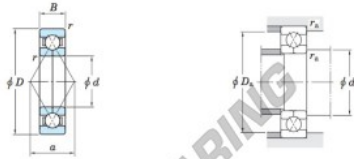

Deep groove ball bearing single row 6219BI-JTEKT - 6219BI-JTEKT

<https://www.123bearing.com/bearing-housing/deep-groove-bearing/single-row/6219bi-jtekt>

Four-point contact ball bearings ————— Koyo

Boundary dimensions (mm)				Basic load ratings (kN)		Limiting speeds (min ⁻¹)		Bearing No.	Load center spread (mm) a
d	D	B	r min.	C _r	C _{0r}	Grease lub.	Oil lub.		
95	170	32	2.1	190	198	3 000	4 100	6219BI	92.8

Mounting dimensions (mm)			(Refer.) Mass (kg)
d _a min.	D _s max.	r _s max.	
107	158	2	3.37

PRODUCT FEATURES

Brand	JTEKT
N° Ean13	3663952474540
Inside diameter	95 mm
Outside diameter	170 mm
Thickness	32 mm
Weight	3370 g
Packaging	1