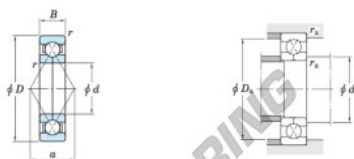

Deep groove ball bearing single row 6218BI-JTEKT - 6218BI-JTEKT

<https://www.123bearing.com/bearing-housing/deep-groove-bearing/single-row/6218bi-jtekt>

Four-point contact ball bearings Koyo

Boundary dimensions (mm)				Basic load ratings (kN)		Limiting speeds (min ⁻¹)		Bearing No.	Load center spread (mm) a
d	D	B	r min.	C _r	C _{0r}	Grease lub.	Oil lub.		
90	160	30	2	167	173	3 100	4 300	6218BI	87.5

Mounting dimensions (mm)			(Refer.)
d _a min.	D _a max.	r _a max.	Mass (kg)
100	150	2	2.77

PRODUCT FEATURES

Brand	JTEKT
N° Ean13	3663952474526
Inside diameter	90 mm
Inside diameter	3.543" inch
Outside diameter	160 mm
Outside diameter	6.299" inch
Thickness	30 mm
Thickness	1.181" inch
Weight	2770 g
Packaging	1