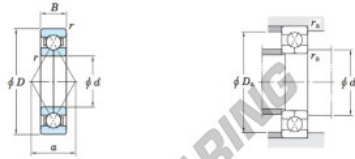

Deep groove ball bearing single row 6315BI-JTEKT - 6315BI-JTEKT

<https://www.123bearing.com/bearing-housing/deep-groove-bearing/single-row/6315bi-jtekt>

Four-point contact ball bearings ————— Koyo

Boundary dimensions (mm)				Basic load ratings (kN)		Limiting speeds (min ⁻¹)		Bearing No.	Load center spread (mm) a
d	D	B	r min.	C _r	C _{0r}	Grease lub.	Oil lub.		
75	160	37	2.1	200	187	3 400	4 600	6315BI	82.3

Mounting dimensions (mm)			(Refer.) Mass (kg)
d _a min.	D _s max.	r _s max.	
87	148	2	3.90

PRODUCT FEATURES

Brand	JTEKT
N° Ean13	3663952474472
Inside diameter	75 mm
Outside diameter	160 mm
Thickness	37 mm
Weight	3900 g
Packaging	1