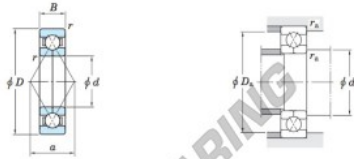

## Deep groove ball bearing single row 6215BI-JTEKT - 6215BI-JTEKT

<https://www.123bearing.com/bearing-housing/deep-groove-bearing/single-row/6215bi-jtekt>

Four-point contact ball bearings Koyo

Boundary dimensions (mm)				Basic load ratings (kN)		Limiting speeds (min <sup>-1</sup> )		Bearing No.	Load center spread (mm) a
d	D	B	r min.	C <sub>r</sub>	C <sub>0r</sub>	Grease lub.	Oil lub.		
75	130	25	1.5	108	108	3 900	5 300	6215BI	71.8

Mounting dimensions (mm)			(Refer.) Mass (kg)
d <sub>s</sub> min.	D <sub>s</sub> max.	r <sub>fs</sub> max.	
83.5	121.5	1.5	1.47

### PRODUCT FEATURES

Brand	JTEKT
N° Ean13	3663952474465
Inside diameter	75 mm
Outside diameter	130 mm
Thickness	25 mm
Weight	1470 g
Packaging	1

[contact@123bearing.com](mailto:contact@123bearing.com)

(646) 712 9672