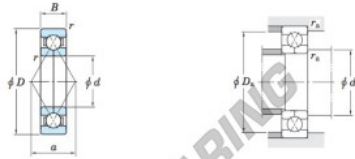

Deep groove ball bearing single row 6314BI-JTEKT - 6314BI-JTEKT

<https://www.123bearing.com/bearing-housing/deep-groove-bearing/single-row/6314bi-jtekt>

Four-point contact ball bearings ————— Koyo

Boundary dimensions (mm)				Basic load ratings (kN)		Limiting speeds (min ⁻¹)		Bearing No.	Load center spread (mm) a
d	D	B	r min.	C _r	C _{0r}	Grease lub.	Oil lub.		
70	150	35	2.1	184	165	3 600	4 900	6314BI	77.0

Mounting dimensions (mm)			(Refer.) Mass (kg)
d _a min.	D _a max.	r _a max.	
82	138	2	3.25

PRODUCT FEATURES

Brand	JTEKT
N° Ean13	3663952474458
Inside diameter	70 mm
Outside diameter	150 mm
Thickness	35 mm
Weight	3250 g
Packaging	1