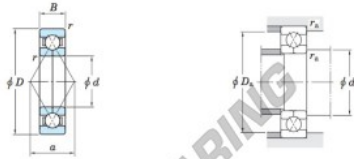

Deep groove ball bearing single row 6214BI-JTEKT - 6214BI-JTEKT

<https://www.123bearing.com/bearing-housing/deep-groove-bearing/single-row/6214bi-jtekt>

Four-point contact ball bearings Koyo

Boundary dimensions (mm)				Basic load ratings (kN)		Limiting speeds (min ⁻¹)		Bearing No.	Load center spread (mm) a
d	D	B	r min.	C _r	C _{0r}	Grease lub.	Oil lub.		
70	125	24	1.5	103	99.0	4 100	5 600	6214BI	68.3

Mounting dimensions (mm)			(Refer.) Mass (kg)
d _a min.	D _a max.	r _a max.	
78.5	116.5	1.5	1.35

PRODUCT FEATURES

Brand	JTEKT
N° Ean13	3663952474441
Inside diameter	70 mm
Outside diameter	125 mm
Thickness	24 mm
Weight	1350 g
Packaging	1