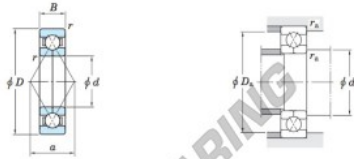

## Deep groove ball bearing single row 6213BI-JTEKT - 6213BI-JTEKT

<https://www.123bearing.com/bearing-housing/deep-groove-bearing/single-row/6213bi-jtekt>

Four-point contact ball bearings ————— Koyo

Boundary dimensions (mm)				Basic load ratings (kN)		Limiting speeds (min <sup>-1</sup> )		Bearing No.	Load center spread (mm) a
d	D	B	r min.	C <sub>r</sub>	C <sub>0r</sub>	Grease lub.	Oil lub.		
65	120	23	1.5	96.1	90.1	4 300	5 900	6213BI	64.8

Mounting dimensions (mm)			(Refer.) Mass (kg)
d <sub>2</sub> min.	D <sub>2</sub> max.	r <sub>2</sub> max.	
73.5	111.5	1.5	1.23

### PRODUCT FEATURES

Brand	JTEKT
N° Ean13	3663952474427
Inside diameter	65 mm
Outside diameter	120 mm
Thickness	23 mm
Weight	1230 g
Packaging	1

[contact@123bearing.com](mailto:contact@123bearing.com)

(646) 712 9672