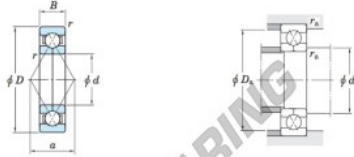

Deep groove ball bearing single row 6210BI-JTEKT - 6210BI-JTEKT

<https://www.123bearing.com/bearing-housing/deep-groove-bearing/single-row/6210bi-jtekt>

Four-point contact ball bearings ————— Koyo

Boundary dimensions (mm)				Basic load ratings (kN)		Limiting speeds (min ⁻¹)		Bearing No.	Load center spread (mm) a
d	D	B	r min.	C _r	C _{0r}	Grease lub.	Oil lub.		
50	90	20	1.1	66.4	58.0	5 700	7 900	6210BI	49.0

Mounting dimensions (mm)			(Refer.) Mass (kg)
d _a min.	D _a max.	r _a max.	
57	83	1	0.575

PRODUCT FEATURES

Brand	JTEKT
N° Ean13	3663952474359
Inside diameter	50 mm
Outside diameter	90 mm
Thickness	20 mm
Weight	575 g
Packaging	1