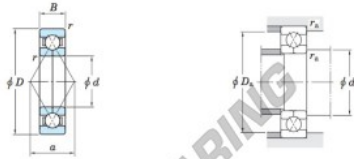

Deep groove ball bearing single row 6307BI-JTEKT - 6307BI-JTEKT

<https://www.123bearing.com/bearing-housing/deep-groove-bearing/single-row/6307bi-jtekt>

Four-point contact ball bearings ————— **Koyo**

Boundary dimensions (mm)				Basic load ratings (kN)		Limiting speeds (min ⁻¹)		Bearing No.	Load center spread (mm) a
d	D	B	r min.	C _r	C _{0r}	Grease lub.	Oil lub.		
35	80	21	1.5	51.2	46.4	7 000	9 600	6307BI	40.3

Mounting dimensions (mm)			(Refer.) Mass (kg)
d _a min.	D _a max.	r _a max.	Mass
43.5	71.5	1.5	0.565

PRODUCT FEATURES

Brand	JTEKT
N° Ean13	3663952474304
Inside diameter	35 mm
Outside diameter	80 mm
Thickness	21 mm
Weight	565 g
Packaging	1