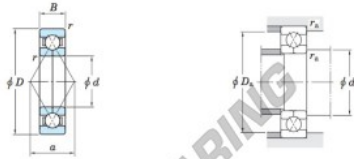

Deep groove ball bearing single row 6204BI-JTEKT - 6204BI-JTEKT

<https://www.123bearing.com/bearing-housing/deep-groove-bearing/single-row/6204bi-jtekt>

Four-point contact ball bearings ————— Koyo

Boundary dimensions (mm)				Basic load ratings (kN)		Limiting speeds (min ⁻¹)		Bearing No.	Load center spread (mm) a
d	D	B	r min.	C _r	C _{0r}	Grease lub.	Oil lub.		
20	47	14	1	23.5	15.3	12 000	16 000	6204BI	23.5

Mounting dimensions (mm)			(Refer.) Mass (kg)
d _s min.	D _s max.	r _s max.	
25.5	41.5	1	0.129

PRODUCT FEATURES

Brand	JTEKT
N° Ean13	3663952474236
Inside diameter	20 mm
Outside diameter	47 mm
Thickness	14 mm
Weight	129 g
Packaging	1