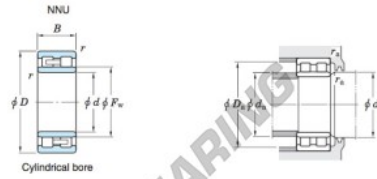

Roller bearing NNU4968-JTEKT - NNU4968-JTEKT

<https://www.123bearing.com/bearing-housing/roller-bearing/roller/nnu4968-jtekt>

Double-row cylindrical roller bearings Koyo

Boundary dimensions (mm)				Basic load ratings (kN)			Limiting speeds (min ⁻¹)		Bearing No.		
<i>d</i>	<i>D</i>	<i>B</i>	<i>r</i> min.	<i>F_w</i>	<i>E_a</i>	<i>C₁₀</i>	<i>C₀₁</i>	Grease lub.	Oil lub.	Cylindrical bore	Tapered bore
340	460	118	3	372	—	1 270	2 930	990	1 200		

Mounting dimensions (mm)		Refer. Mass (kg)					
<i>d_a</i> min.	<i>d_a</i> max.	<i>D_a</i> min.	<i>r_a</i> max.	Cylindrical bore	Tapered bore		
353	368	383	447	—	2.5	56.8	54.3

PRODUCT FEATURES

Brand	JTEKT
N° Ean13	3663952474069
Inside diameter	340 mm
Outside diameter	460 mm
Thickness	118 mm
Weight	56800 g
Packaging	1