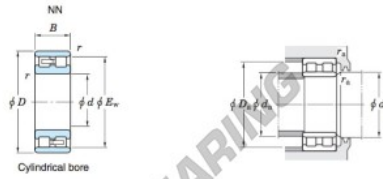

Roller bearing NN3007-JTEKT - NN3007-JTEKT

<https://www.123bearing.com/bearing-housing/roller-bearing/roller/nn3007-jtekt>

Double-row cylindrical roller bearings Koyo

Boundary dimensions (mm)				Basic load ratings (kN)			Limiting speeds (min ⁻¹)		Bearing No.	
d	D	B	r	F _w	C	C ₁₀₇	Grease lub.	Oil lub.	Cylindrical bore	Tapered bore
35	62	20	1	—	55	38.1	50.0	10 000	12 000	NN3007

		Mounting dimensions (mm)						(Refer.) Mass (kg)	
Cylindrical bore	Tapered bore	d _a		D _s		r _s		Cylindrical bore	Tapered bore
		min.	max.	min.	max.	min.	max.		
		40	—	—	57	56	1	0.253	0.248

PRODUCT FEATURES

Brand	JTEKT
N° Ean13	3663952473574
Inside diameter	35 mm
Outside diameter	62 mm
Thickness	20 mm
Weight	253 g
Packaging	1
Standard	No standard

contact@123bearing.com

(646) 712 9672

CRT4 de Lesquin 60 Rue Du Haut De Sainghin 59273 Fretin FRANCE