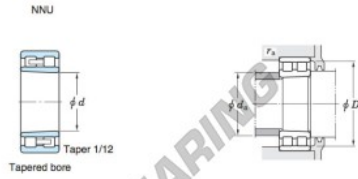

Roller bearing **NNU4936K-JTEKT - NNU4936K-JTEKT**

<https://www.123bearing.com/bearing-housing/roller-bearing/roller/nnu4936k-jtekt>

Double-row cylindrical roller bearings **Koyo**

Boundary dimensions (mm)				Basic load ratings (kN)			Limiting speeds (min ⁻¹)		Bearing No.	
d	D	B	r	F _w	C	C ₁₀₇	Grease lub.	Oil lub.	Cylindrical bore	Tapered bore
180	250	69	2	202	458	964	2 100	2 600	NN	NN

Mounting dimensions (mm)		Cylindrical bore		Tapered bore		Refer. Mass (kg)	
d _a	r _a	min.	max.	min.	max.	Cylindrical bore	Tapered bore
189	205	189	199.5	205	241	10.5	10.1

PRODUCT FEATURES

Brand	JTEKT
N° Ean13	3663952473321
Inside diameter	180 mm
Outside diameter	250 mm
Thickness	69 mm
Weight	10100 g
Packaging	1