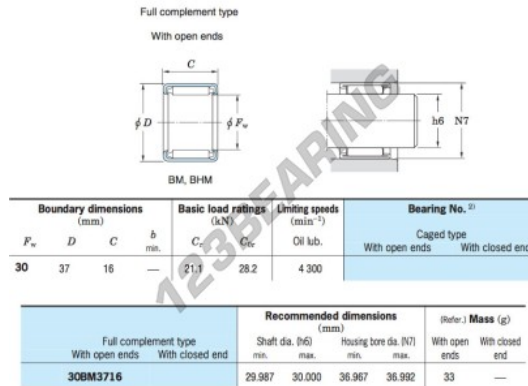

Needle roller bearing 30BM3716-JTEKT - 30BM3716-JTEKT

<https://www.123bearing.com/bearing-housing/needle-roller-bearing/needle/30bm3716-jtekt>

Drawn cup needle roller bearings Koyo

PRODUCT FEATURES

Brand	JTEKT
N° Ean13	3663952471808
Inside diameter	30 mm
Outside diameter	37 mm
Thickness	16 mm
Weight	33 g
Packaging	1