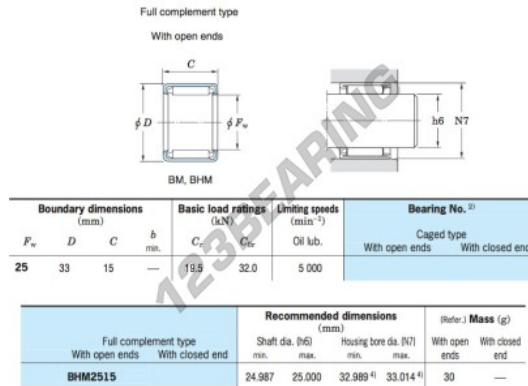

Needle roller bearing BHM2515-JTEKT - BHM2515-JTEKT

<https://www.123bearing.com/bearing-housing/needle-roller-bearing/needle/bhm2515-jtekt>

Drawn cup needle roller bearings Koyo

PRODUCT FEATURES

Brand	JTEKT
N° Ean13	4549250003097
Inside diameter	25 mm
Outside diameter	33 mm
Thickness	15 mm
Weight	30 g
Packaging	1