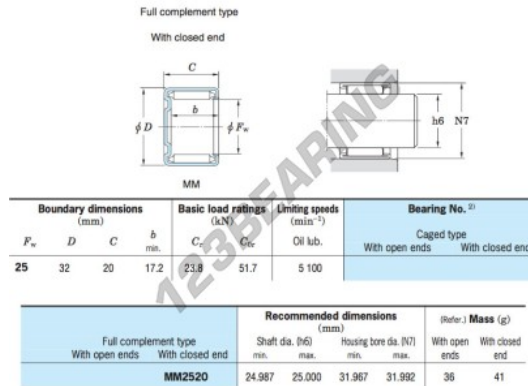

Needle roller bearing MM2520-JTEKT - MM2520-JTEKT

<https://www.123bearing.com/bearing-housing/needle-roller-bearing/needle/mm2520-jtekt>

Drawn cup needle roller bearings Koyo

PRODUCT FEATURES

Brand	JTEKT
N° Ean13	3663952471389
Inside diameter	25 mm
Outside diameter	32 mm
Thickness	20 mm
Weight	41 g
Packaging	1