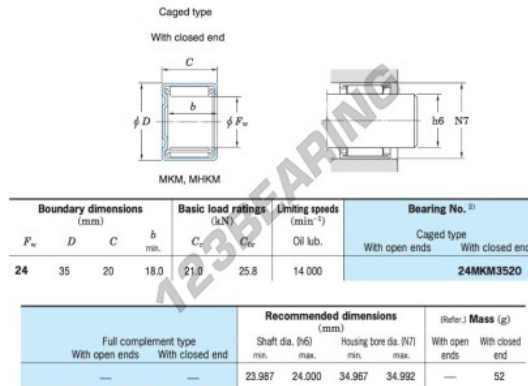

Needle roller bearing 24MKM3520-JTEKT - 24MKM3520-JTEKT

<https://www.123bearing.com/bearing-housing/needle-roller-bearing/needle/24mkm3520-jtekt>

Drawn cup needle roller bearings Koyo

PRODUCT FEATURES

Brand	JTEKT
N° Ean13	3663952471303
Inside diameter	24 mm
Inside diameter	0.945" inch
Outside diameter	35 mm
Outside diameter	1.378" inch
Thickness	20 mm
Thickness	0.787" inch
Weight	52 g
Packaging	1