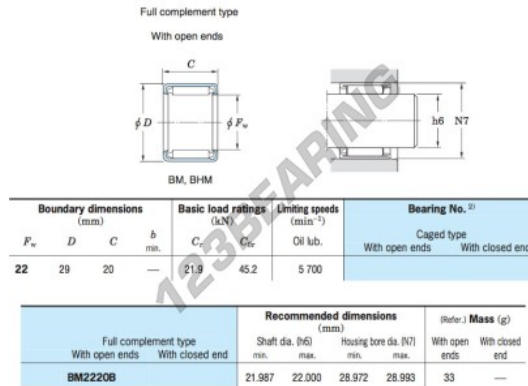

## PRODUCT FEATURES

Brand	JTEKT
N° Ean13	3663952471204
Inside diameter	22 mm
Outside diameter	29 mm
Thickness	20 mm
Weight	33 g
Packaging	1

[contact@123bearing.com](mailto:contact@123bearing.com)

(646) 712 9672