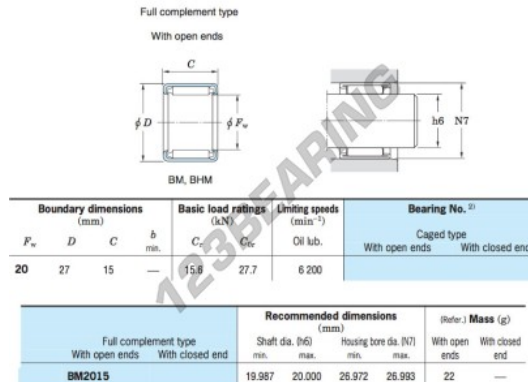

### PRODUCT FEATURES

Brand	JTEKT
N° Ean13	4549250003516
Inside diameter	20 mm
Inside diameter	0.787" inch
Outside diameter	27 mm
Outside diameter	1.063" inch
Thickness	15 mm
Thickness	0.591" inch
Weight	22 g
Packaging	1