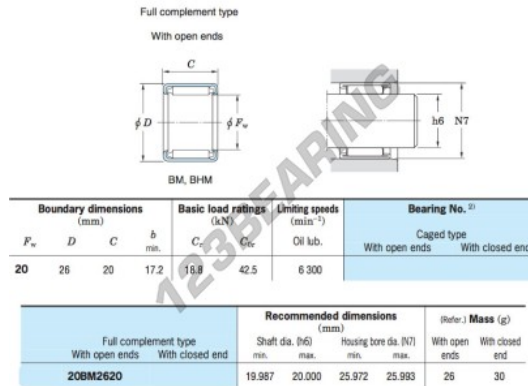

## PRODUCT FEATURES

Brand	JTEKT
N° Ean13	4549250090295
Inside diameter	20 mm
Outside diameter	26 mm
Thickness	20 mm
Weight	26 g
Packaging	1

[contact@123bearing.com](mailto:contact@123bearing.com)

(646) 712 9672