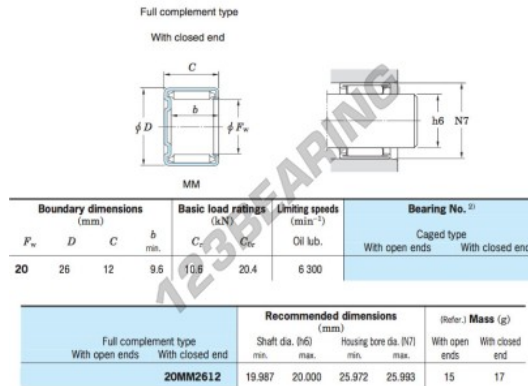

Needle roller bearing 20MM2612-JTEKT - 20MM2612-JTEKT

<https://www.123bearing.com/bearing-housing/needle-roller-bearing/needle/20mm2612-jtekt>

Drawn cup needle roller bearings Koyo

PRODUCT FEATURES

Brand	JTEKT
N° Ean13	3663952470788
Inside diameter	20 mm
Outside diameter	26 mm
Thickness	12 mm
Weight	17 g
Packaging	1