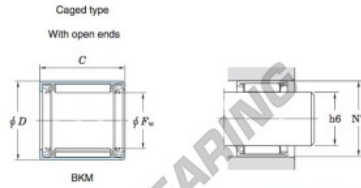

Needle roller bearing BKM172520UH-1-JTEKT - BKM172520UH-1-JTEKT

<https://www.123bearing.com/bearing-housing/needle-roller-bearing/needle/bkm172520uh-1-jtekt>

Drawn cup needle roller bearings Koyo

| Boundary dimensions (mm) | | | Basic load ratings (kN) | | Limiting speeds (min ⁻¹) | | Bearing No. ²⁾ | |
|--------------------------|-----|-----|-------------------------|-------|--------------------------------------|----------------------|---------------------------|-----------------|
| F_w | D | C | b min. | C_r | C_{10r} | Oil lub. | Caged type | |
| | | | | | | | With open ends | With closed end |
| 4 | 25 | 20 | — | 12.9 | 16.3 | 11 000 ¹⁾ | BKM172520UH-1 | |

| Full complement type | | Recommended dimensions (mm) | | | | (Refer.) Mass (g) | |
|----------------------|-----------------|-----------------------------|--------|-----------------------------|----------------------|-------------------|-----------------|
| With open ends | With closed end | Shaft dia. (φ6) min. | max. | Housing bore dia. (N7) min. | max. | With open ends | With closed end |
| — | — | 16.989 | 17.000 | 24.991 ⁴⁾ | 25.012 ⁴⁾ | 27 | — |

PRODUCT FEATURES

| | |
|------------------|---------------|
| Brand | JTEKT |
| N° Ean13 | 3616060465313 |
| Inside diameter | 17 mm |
| Outside diameter | 25 mm |
| Thickness | 20 mm |
| Weight | 27 g |
| Packaging | 1 |