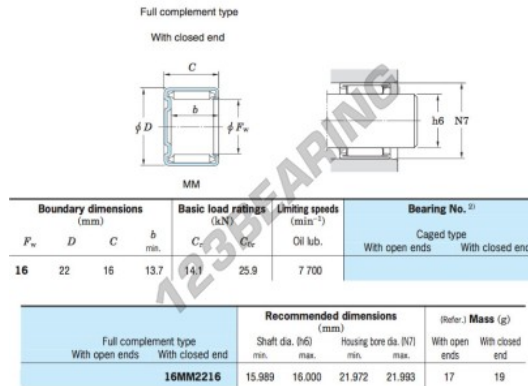

Needle roller bearing 16MM2216-JTEKT - 16MM2216-JTEKT

<https://www.123bearing.com/bearing-housing/needle-roller-bearing/needle/16mm2216-jtekt>

Drawn cup needle roller bearings Koyo

PRODUCT FEATURES

Brand	JTEKT
N° Ean13	3663952470313
Inside diameter	16 mm
Outside diameter	22 mm
Thickness	16 mm
Weight	19 g
Packaging	1