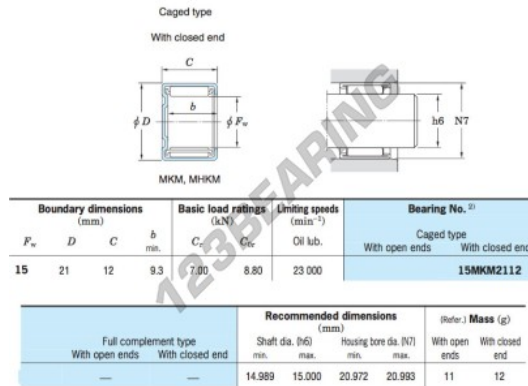

Needle roller bearing 15MKM2112-JTEKT - 15MKM2112-JTEKT

<https://www.123bearing.com/bearing-housing/needle-roller-bearing/needle/15mkm2112-jtekt>

Drawn cup needle roller bearings Koyo

PRODUCT FEATURES

Brand	JTEKT
N° Ean13	3663952470122
Inside diameter	15 mm
Outside diameter	21 mm
Thickness	12 mm
Weight	12 g
Packaging	1