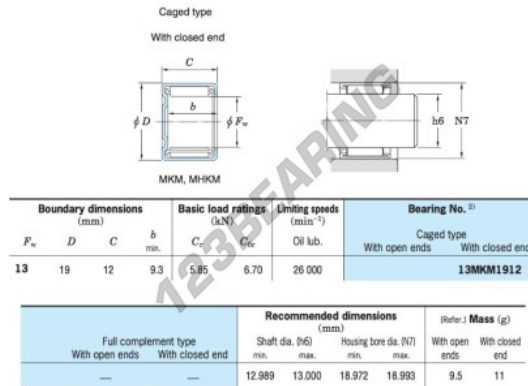

### PRODUCT FEATURES

Brand	JTEKT
N° Ean13	3663952469843
Inside diameter	13 mm
Inside diameter	0.512" inch
Outside diameter	19 mm
Outside diameter	0.748" inch
Thickness	12 mm
Thickness	0.472" inch
Weight	11 g
Packaging	1