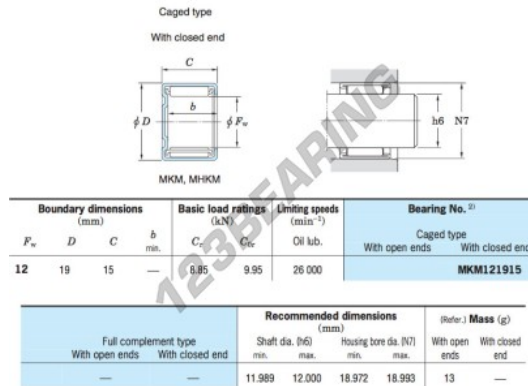

Needle roller bearing MKM121915-JTEKT - MKM121915-JTEKT

<https://www.123bearing.com/bearing-housing/needle-roller-bearing/needle/mkm121915-jtekt>

Drawn cup needle roller bearings Koyo

PRODUCT FEATURES

Brand	JTEKT
N° Ean13	3663952469775
Inside diameter	12 mm
Outside diameter	19 mm
Thickness	15 mm
Weight	15 g
Packaging	1