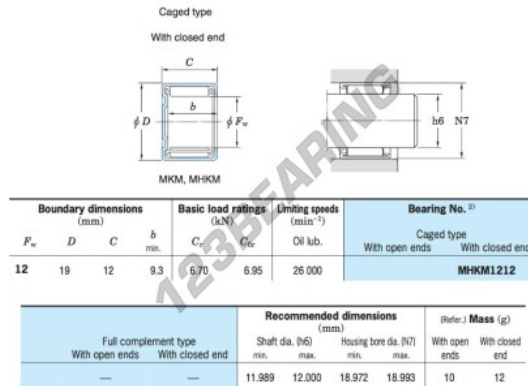

Needle roller bearing MHKM1212-JTEKT - MHKM1212-JTEKT

<https://www.123bearing.com/bearing-housing/needle-roller-bearing/needle/mhkm1212-jtekt>

Drawn cup needle roller bearings Koyo

PRODUCT FEATURES

Brand	JTEKT
N° Ean13	3663952469751
Inside diameter	12 mm
Outside diameter	19 mm
Thickness	12 mm
Weight	12 g
Packaging	1