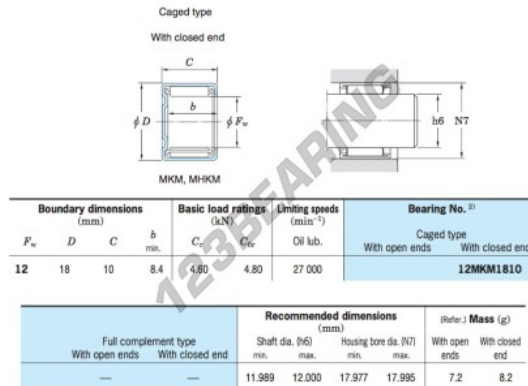

### PRODUCT FEATURES

Brand	JTEKT
N° Ean13	3663952469676
Inside diameter	12 mm
Outside diameter	18 mm
Thickness	10 mm
Weight	8.2 g
Packaging	1

[contact@123bearing.com](mailto:contact@123bearing.com)

(646) 712 9672