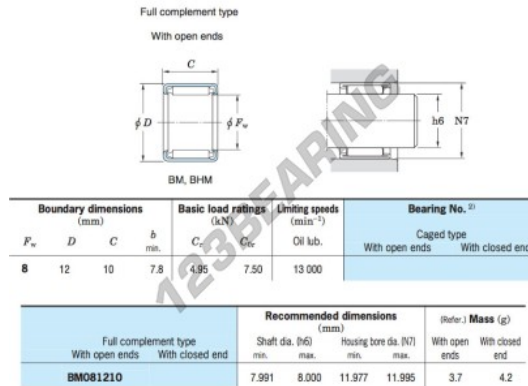

Needle roller bearing BM081210-JTEKT - BM081210-JTEKT

<https://www.123bearing.com/bearing-housing/needle-roller-bearing/needle/bm081210-jtekt>

Drawn cup needle roller bearings Koyo

PRODUCT FEATURES

Brand	JTEKT
N° Ean13	3663952469317
Inside diameter	8 mm
Outside diameter	12 mm
Thickness	10 mm
Weight	3.7 g
Packaging	1