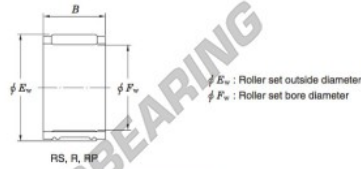

Needle roller cage RP707632-JTEKT - RP707632-JTEKT

<https://www.123bearing.com/bearing-housing/needle-roller-bearing/cage/rp707632-jtekt>

Needle roller and cage assemblies Koyo

Boundary dimensions (mm)			Basic load ratings (kN)			Limiting speeds (min ⁻¹)	Bearing No.	Special series (Cage)	[Outer] Mass (g)
F_w	E_w	B	C_r	C_0	Oil lub.				
70	76	32	55.1	147	6 800	RP707632	Welded	116	

PRODUCT FEATURES

Brand	JTEKT
N° Ean13	4549250267376
Inside diameter	70 mm
Outside diameter	76 mm
Thickness	32 mm
Weight	116 g
Packaging	1
Standard	No standard

contact@123bearing.com

(646) 712 9672

CRT4 de Lesquin 60 Rue Du Haut De Sainghin 59273 Fretin FRANCE