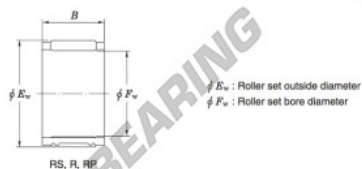

## Needle roller bearing R65-20A-JTEKT - R65-20A-JTEKT

<https://www.123bearing.com/bearing-housing/needle-roller-bearing/needle/r65-20a-jtekt>

Needle roller and cage assemblies Koyo

Boundary dimensions (mm)			Basic load ratings (kN)			Limiting speeds (min <sup>-1</sup> )	Bearing No.	Special series (Cage)	[Outer] Mass (g)
$F_w$	$E_w$	$B$	$C_r$	$C_0$	Oil lub.				
65	70	20	12.1	22.3	7 400	<b>R65/20A</b>	—	57	

### PRODUCT FEATURES

Brand	JTEKT
N° Ean13	3663952469157
Inside diameter	65 mm
Outside diameter	70 mm
Thickness	20 mm
Weight	57 g
Packaging	1

[contact@123bearing.com](mailto:contact@123bearing.com)

(646) 712 9672