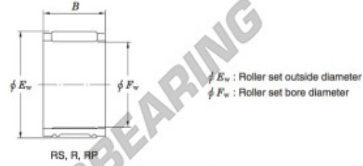

Needle roller bearing R60-30-JTEKT - R60-30-JTEKT

<https://www.123bearing.com/bearing-housing/needle-roller-bearing/needle/r60-30-jtekt>

Needle roller and cage assemblies Koyo

Boundary dimensions (mm)			Basic load ratings (kN)		Limiting speeds (min ⁻¹)	Bearing No.	Special series (Cage)	[Outer] Mass (g)
F_w	E_w	B	C_r	C_0	Oil lub.			
60	65	30	40.0	105	8 000	R60/30	—	81

PRODUCT FEATURES

Brand	JTEKT
N° Ean13	4549250046032
Inside diameter	60 mm
Outside diameter	65 mm
Thickness	30 mm
Weight	81 g
Packaging	1

contact@123bearing.com

(646) 712 9672

CRT4 de Lesquin 60 Rue Du Haut De Sainghin 59273 Fretin FRANCE