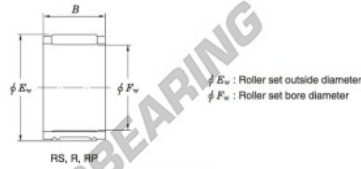

Needle roller cage RP586538A-JTEKT - RP586538A-JTEKT

<https://www.123bearing.com/bearing-housing/needle-roller-bearing/cage/rp586538a-jtekt>

Needle roller and cage assemblies Koyo

Boundary dimensions (mm)			Basic load ratings (kN)		Limiting speeds (min ⁻¹)	Bearing No.	Special series (Cage)	[Refer.] Mass (g)
F_w	E_w	B	C_r	C_0	Oil lub.			
58	65	37.5	57.7	131	8 100	RP586538A	Welded, Width tolerance special ¹⁾	108

PRODUCT FEATURES

Brand	JTEKT
N° Ean13	4549250045769
Inside diameter	58 mm
Outside diameter	65 mm
Thickness	37.5 mm
Weight	108 g
Packaging	1
Standard	No standard

contact@123bearing.com

(646) 712 9672

CRT4 de Lesquin 60 Rue Du Haut De Sainghin 59273 Fretin FRANCE