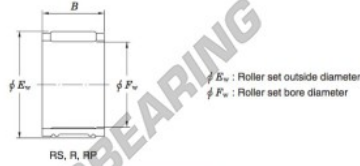

Needle roller bearing RS586537A-2-JTEKT - RS586537A-2-JTEKT

<https://www.123bearing.com/bearing-housing/needle-roller-bearing/needle/rs586537a-2-jtekt>

Needle roller and cage assemblies Koyo

Boundary dimensions (mm)			Basic load ratings (kN)		Limiting speeds (min ⁻¹)		Bearing No.	Special series (Cage)	[Outer] Mass (g)
F_w	E_w	B	C_r	C_0	Oil lub.				
58	65	36.6	56.4	127		8 100	RS586537A-2	—	145

PRODUCT FEATURES

Brand	JTEKT
N° Ean13	3663952469058
Inside diameter	58 mm
Outside diameter	65 mm
Thickness	36.6 mm
Weight	145 g
Packaging	1

contact@123bearing.com

(646) 712 9672

CRT4 de Lesquin 60 Rue Du Haut De Sainghin 59273 Fretin FRANCE