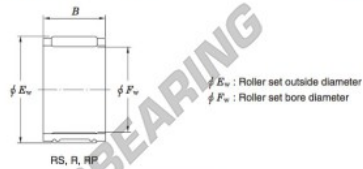

Needle roller bearing RS566130-JTEKT - RS566130-JTEKT

<https://www.123bearing.com/bearing-housing/needle-roller-bearing/needle/rs566130-jtekt>

Needle roller and cage assemblies Koyo

Boundary dimensions (mm)			Basic load ratings (kN)		Limiting speeds (min ⁻¹)		Bearing No.	Special series (Cage)	[Outer] Mass (g)
F_w	E_w	B	C_r	C_{10}	Oil lub.	8 500			
56	61	30	39.7	102			RS566130	Welded	75

PRODUCT FEATURES

Brand	JTEKT
N° Ean13	3663952469010
Inside diameter	56 mm
Outside diameter	61 mm
Thickness	30 mm
Weight	75 g
Packaging	1

contact@123bearing.com

(646) 712 9672

CRT4 de Lesquin 60 Rue Du Haut De Sainghin 59273 Fretin FRANCE