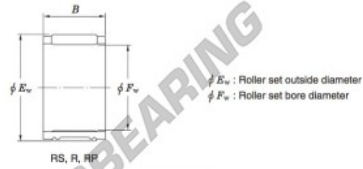

## Needle roller bearing RS546141A-JTEKT - RS546141A-JTEKT

<https://www.123bearing.com/bearing-housing/needle-roller-bearing/needle/rs546141a-jtekt>

Needle roller and cage assemblies Koyo

Boundary dimensions (mm.)			Basic load ratings (kN)		Limiting speeds (min <sup>-1</sup> )	Bearing No.	Special series (Cage)	Mass (g)
$F_w$	$E_w$	$B$	$C_r$	$C_{10}$	Oil lub.			
54	61	41.3	63.3	143	8 700	<b>RS546141A</b>	—	145

### PRODUCT FEATURES

Brand	JTEKT
N° Ean13	3663952468952
Inside diameter	54 mm
Inside diameter	2.126" inch
Outside diameter	61 mm
Outside diameter	2.402" inch
Thickness	41.3 mm
Thickness	1.626" inch
Weight	145 g
Packaging	1