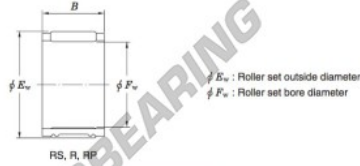

## Needle roller bearing RS495645A-JTEKT - RS495645A-JTEKT

<https://www.123bearing.com/bearing-housing/needle-roller-bearing/needle/rs495645a-jtekt>

Needle roller and cage assemblies Koyo

Boundary dimensions (mm.)			Basic load ratings (kN)		Limiting speeds (min <sup>-1</sup> )	Bearing No.	Special series (Cage)	[Outer] Mass (g)
$F_w$	$E_w$	$B$	$C_r$	$C_0$	Oil lub.			
49	56	44.6	61.2	133	9 500	RS495645A	—	146

### PRODUCT FEATURES

Brand	JTEKT
N° Ean13	3663952468761
Inside diameter	49 mm
Outside diameter	56 mm
Thickness	44.6 mm
Weight	146 g
Packaging	1

[contact@123bearing.com](mailto:contact@123bearing.com)

(646) 712 9672