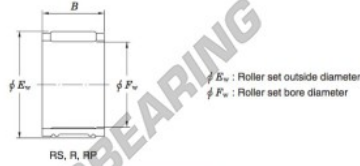

Needle roller bearing RS434819A-2-JTEKT - RS434819A-2-JTEKT

<https://www.123bearing.com/bearing-housing/needle-roller-bearing/needle/rs434819a-2-jtekt>

Needle roller and cage assemblies Koyo

Boundary dimensions (mm.)			Basic load ratings (kN)		Limiting speeds (min ⁻¹)	Bearing No.	Special series (Cage)	[Outer] Mass (g)
F_w	E_w	B	C_r	C_0	Oil lub.			
43	48	18.5	22.1	43.7	11 000	RS434819A-2	—	38

PRODUCT FEATURES

Brand	JTEKT
N° Ean13	3663952468358
Inside diameter	43 mm
Inside diameter	1.693" inch
Outside diameter	48 mm
Outside diameter	1.89" inch
Thickness	18.5 mm
Thickness	0.728" inch
Weight	38 g
Packaging	1