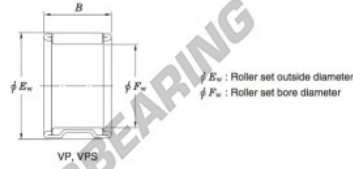

## Needle roller bearing VP42-30-JTEKT - VP42-30-JTEKT

<https://www.123bearing.com/bearing-housing/needle-roller-bearing/needle/vp42-30-jtekt>

Needle roller and cage assemblies Koyo

Boundary dimensions (mm)			Basic load ratings (kN)		Limiting speeds (min <sup>-1</sup> )	Bearing No.	Special series (Cage)	[Outer] Mass (g)
F <sub>w</sub>	E <sub>w</sub>	B	C <sub>r</sub>	C <sub>0</sub>	Oil lub.			
42	47	30	36.3	82.4	11 000	VP42/30	—	44

### PRODUCT FEATURES

Brand	JTEKT
N° Ean13	3663952468327
Inside diameter	42 mm
Outside diameter	47 mm
Thickness	30 mm
Weight	44 g
Packaging	1

[contact@123bearing.com](mailto:contact@123bearing.com)

(646) 712 9672