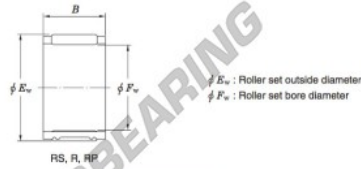

Needle roller bearing RSU424730-JTEKT - RSU424730-JTEKT

<https://www.123bearing.com/bearing-housing/needle-roller-bearing/needle/rsu424730-jtekt>

Needle roller and cage assemblies Koyo

Boundary dimensions (mm)			Basic load ratings (kN)			Limiting speeds (min ⁻¹)	Bearing No.	Special series (Cage)	[Outer] Mass (g)
F_w	E_w	B	C_r	C_{10}	Oil lub.				
42	47	30	31.9	69.8	11 000	RSU424730	Double split	58	

PRODUCT FEATURES

Brand	JTEKT
N° Ean13	3663952468310
Inside diameter	42 mm
Outside diameter	47 mm
Thickness	30 mm
Weight	58 g
Packaging	1

contact@123bearing.com

(646) 712 9672

CRT4 de Lesquin 60 Rue Du Haut De Sainghin 59273 Fretin FRANCE