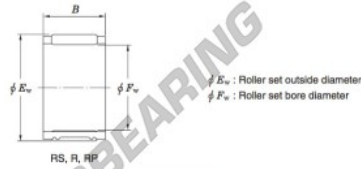

Needle roller bearing RS424727-JTEKT - RS424727-JTEKT

<https://www.123bearing.com/bearing-housing/needle-roller-bearing/needle/rs424727-jtekt>

Needle roller and cage assemblies Koyo

Boundary dimensions (mm.)			Basic load ratings (kN)			Limiting speeds (min ⁻¹)	Bearing No.	Special series (Cage)	[Outer] Mass (g)
F_w	E_w	B	C_r	C_{10}	Oil lub.				
42	47	27	32.3	70.8	11 000	RS424727	—	51	

PRODUCT FEATURES

Brand	JTEKT
N° Ean13	3663952468303
Inside diameter	42 mm
Outside diameter	47 mm
Thickness	27 mm
Weight	51 g
Packaging	1

contact@123bearing.com

(646) 712 9672

CRT4 de Lesquin 60 Rue Du Haut De Sainghin 59273 Fretin FRANCE