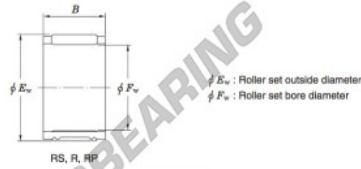

Needle roller bearing RS424725-JTEKT - RS424725-JTEKT

<https://www.123bearing.com/bearing-housing/needle-roller-bearing/needle/rs424725-jtekt>

Needle roller and cage assemblies Koyo

Boundary dimensions (mm)			Basic load ratings (kN)			Limiting speeds (min ⁻¹)	Bearing No.	Special series (Cage)	[Refer.] Mass (g)
F_w	E_w	B	C_r	C_0	Oil lub.				
42	47	25	29.5	63.1	11 000	RS424725	—	52	

PRODUCT FEATURES

Brand	JTEKT
N° Ean13	3663952468297
Inside diameter	42 mm
Inside diameter	1.654" inch
Outside diameter	47 mm
Outside diameter	1.85" inch
Thickness	25 mm
Thickness	0.984" inch
Weight	52 g
Packaging	1