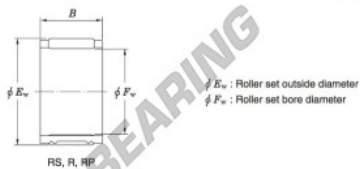

Needle roller bearing RS40-20-JTEKT - RS40-20-JTEKT

<https://www.123bearing.com/bearing-housing/needle-roller-bearing/needle/rs40-20-jtekt>

Needle roller and cage assemblies Koyo

Boundary dimensions (mm)			Basic load ratings (kN)			Limiting speeds (min ⁻¹)	Bearing No.	Special series (Cage)	[Outer] Mass (g)
F_w	E_w	B	C_r	C_0	Oil lub.				
40	47	20	27.6	44.8	11 000	RS40/20	—	54	

PRODUCT FEATURES

Brand	JTEKT
N° Ean13	3663952468204
Inside diameter	40 mm
Outside diameter	47 mm
Thickness	20 mm
Weight	54 g
Packaging	1

contact@123bearing.com

(646) 712 9672

CRT4 de Lesquin 60 Rue Du Haut De Sainghin 59273 Fretin FRANCE